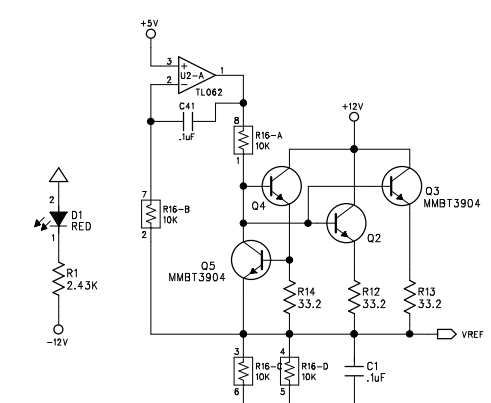

RCU
Remote Control Unit
Schematic

Released June 25,

BIAMP SYSTEMS, INC
 10074 SW Arctic Drive
 Beaverton, Oregon 97005
 (503) 641-7287

380-0492-00 REV A

REVISION RECORD				
REV	ECHO #	DESCRIPTION:	DATE:	BY:
A	NONE	CHG'D R4 & R5 FROM 4.99K TO 1K; ADDED R42-R49	5/28/99	DB

A

B

C

D

BIAMP SYSTEMS, INC. 10074 SW ARCTIC DRIVE BEAVERTON, OR 97005

REMOTE CONTROL UNIT

USED ON:	DATE:	SIZE:	DRAWING NO.:	REV.:
DRAWN:	DN:	D	700-0492-00	A
APPROVED:	DN:	SCALE:		SHEET: 1 OF 1