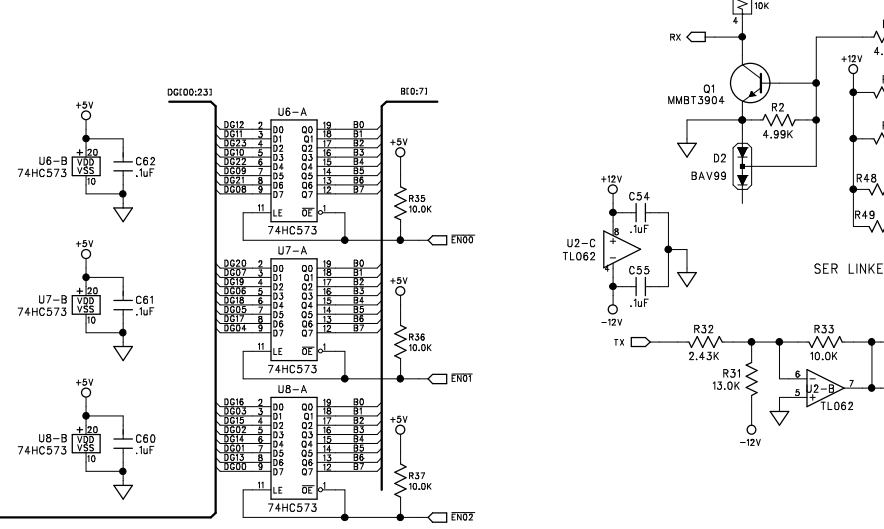

RCU
Remote Control Unit
Schematic

Released June 25,

BIAMP SYSTEMS, INC
 10074 SW Arctic Drive
 Beaverton, Oregon 97005
 (503) 641-7287

380-0492-00 REV A

REVISION RECORD				
REV	ECHO #	DESCRIPTION:	DATE:	BY:
A	NONE	CHG'D R4 & R5 FROM 4.99K TO 1K; ADDED R42-R49	5/28/99	DB

A

B

C

D

BIAMP SYSTEMS, INC. 10074 SW ARCTIC DRIVE BEAVERTON, OR 97005

REMOTE CONTROL UNIT

USED ON:	DATE:	SIZE:	DRAWING NO.:	REV.:
DRAWN:	DN:	D	700-0492-00	A
APPROVED:	DN:	SCALE:		SHEET: 1 OF 1