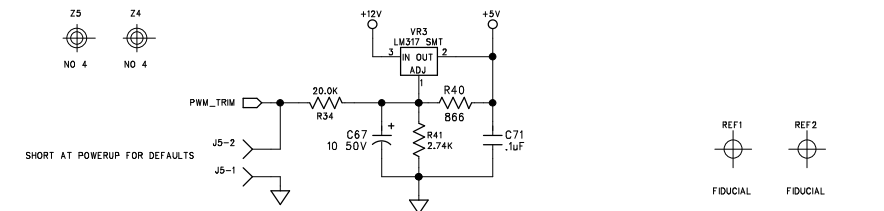

REVISION RECORD				
REV	ECHO #	DESCRIPTION:	DATE:	BY:
A	NONE	CHG'D R4 & R5 FROM 4.99K TO 1K; ADDED R42-R49	5/28/99	DB

A

B

C

D

BIAMP SYSTEMS, INC. 10074 SW ARCTIC DRIVE BEAVERTON, OR 97005

REMOTE CONTROL UNIT

USED ON:	DATE:	SIZE:	DRAWING NO.:	REV.:
DRAWN:	DN:	D	700-0492-00	A
APPROVED:	DN:	SCALE:		SHEET: 1 OF 1