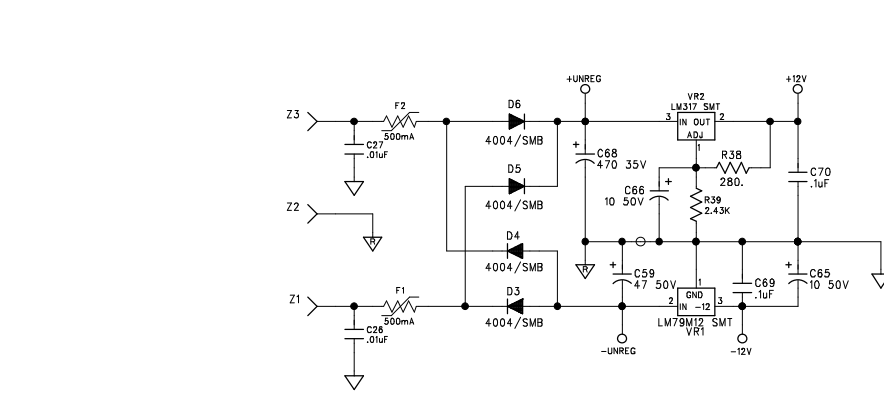

RCU
Remote Control Unit
Schematic

Released June 25,

BIAMP SYSTEMS, INC
 10074 SW Arctic Drive
 Beaverton, Oregon 97005
 (503) 641-7287

380-0492-00 REV A

REVISION RECORD				
REV	ECHO #	DESCRIPTION:	DATE:	BY:
A	NONE	CHG'D R4 & R5 FROM 4.99K TO 1K; ADDED R42-R49	5/28/99	DB

A

B

C

D

BIAMP SYSTEMS, INC. 10074 SW ARCTIC DRIVE BEAVERTON, OR 97005

REMOTE CONTROL UNIT

USED ON:	DATE:	SIZE:	DRAWING NO.:	REV.:
DRAWN:	DN:	D	700-0492-00	A
APPROVED:	DN:	SCALE:		SHEET: 1 OF 1