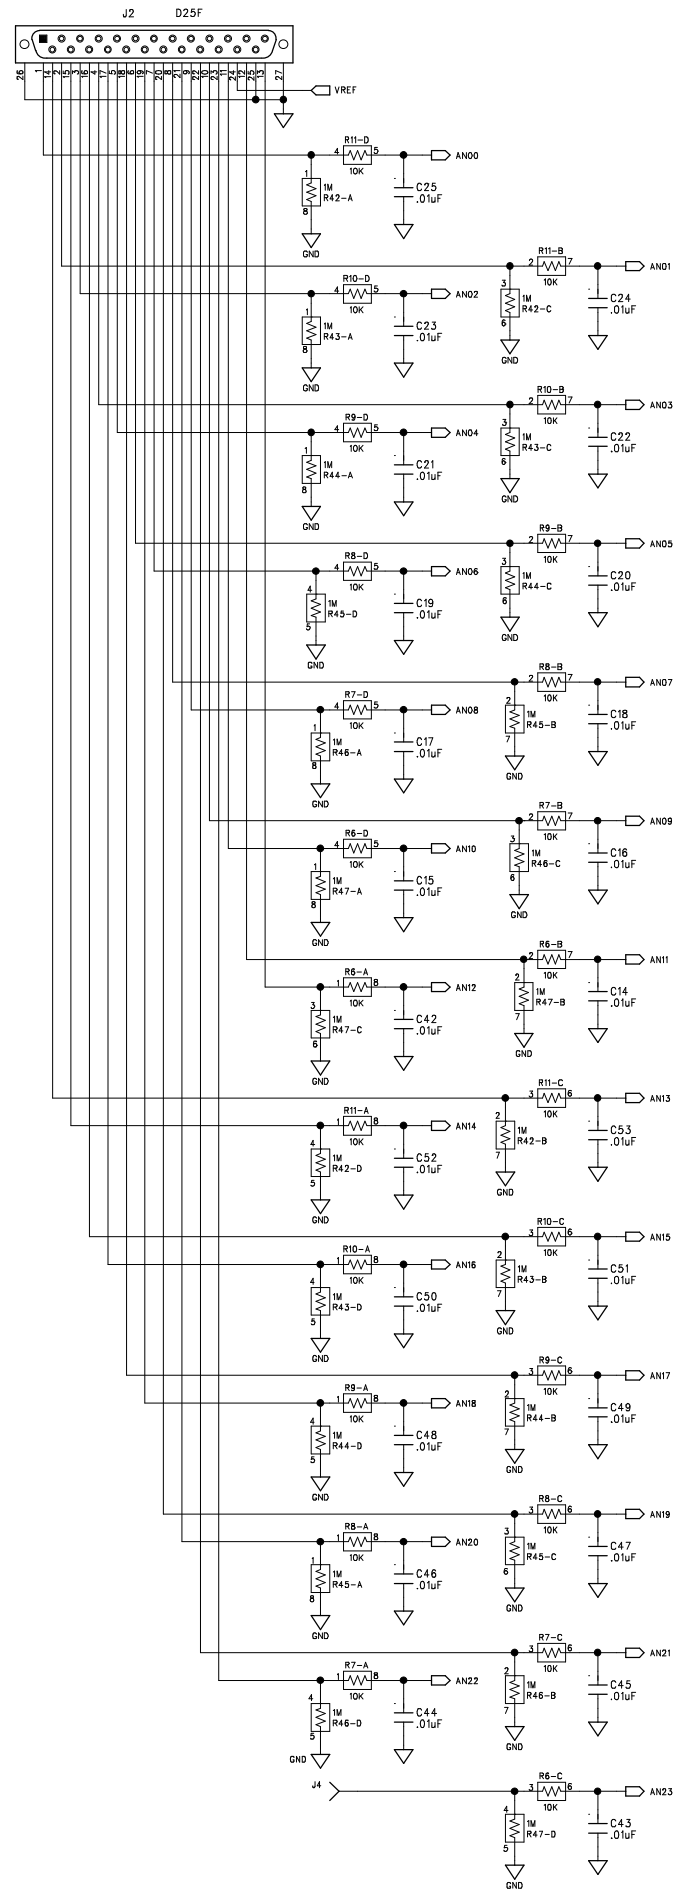

RCU
Remote Control Unit
Schematic

Released June 25,

BIAMP SYSTEMS, INC
 10074 SW Arctic Drive
 Beaverton, Oregon 97005
 (503) 641-7287

380-0492-00 REV A

REVISION RECORD				
REV	ECHO #	DESCRIPTION:	DATE:	BY:
A	NONE	CHG'D R4 & R5 FROM 4.99K TO 1K; ADDED R42-R49	5/28/99	DB

A

B

C

D

BIAMP SYSTEMS, INC. 10074 SW ARCTIC DRIVE BEAVERTON, OR 97005

REMOTE CONTROL UNIT

USED ON:	DATE:	SIZE:	DRAWING NO.:	REV.:
DRAWN:	DN:	D	700-0492-00	A
APPROVED:	DN:	SCALE:		SHEET: 1 OF 1