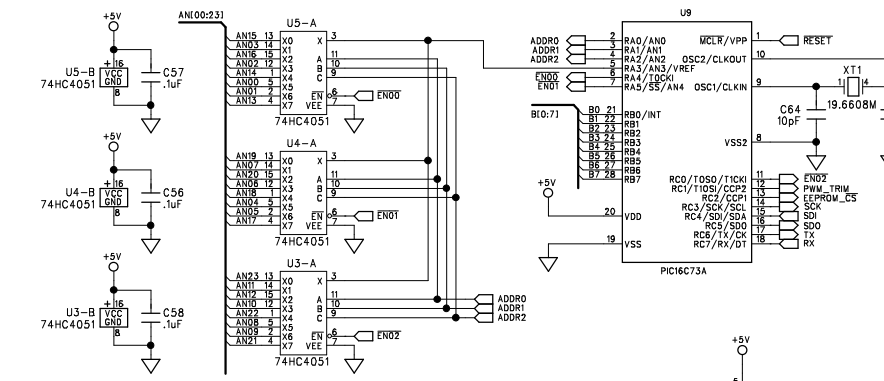

RCU
Remote Control Unit
Schematic

Released June 25,

BIAMP SYSTEMS, INC
 10074 SW Arctic Drive
 Beaverton, Oregon 97005
 (503) 641-7287

380-0492-00 REV A

REVISION RECORD				
REV	ECHO #	DESCRIPTION:	DATE:	BY:
A	NONE	CHG'D R4 & R5 FROM 4.99K TO 1K; ADDED R42-R49	5/28/99	DB

A

B

C

D

BIAMP SYSTEMS, INC. 10074 SW ARCTIC DRIVE BEAVERTON, OR 97005

REMOTE CONTROL UNIT

USED ON:	DATE:	SIZE:	DRAWING NO.:	REV.:
DRAWN:	DN:	D	700-0492-00	A
APPROVED:	DN:	SCALE:		SHEET: 1 OF 1