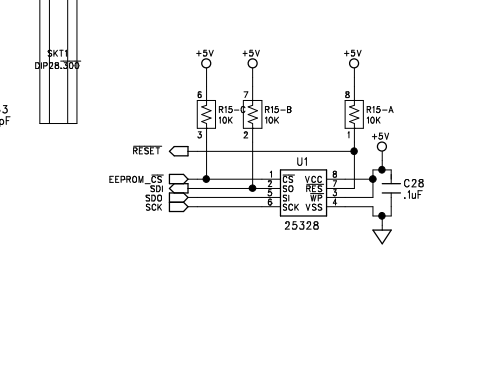

RCU
Remote Control Unit
Schematic

Released June 25,

BIAMP SYSTEMS, INC
 10074 SW Arctic Drive
 Beaverton, Oregon 97005
 (503) 641-7287

380-0492-00 REV A

REVISION RECORD				
REV	ECHO #	DESCRIPTION:	DATE:	BY:
A	NONE	CHG'D R4 & R5 FROM 4.99K TO 1K; ADDED R42-R49	5/28/99	DB

A

B

C

D

BIAMP SYSTEMS, INC. 10074 SW ARCTIC DRIVE BEAVERTON, OR 97005

REMOTE CONTROL UNIT

USED ON:	DATE:	SIZE:	DRAWING NO.:	REV.:
DRAWN:	DN:	D	700-0492-00	A
APPROVED:	DN:	SCALE:		SHEET: 1 OF 1