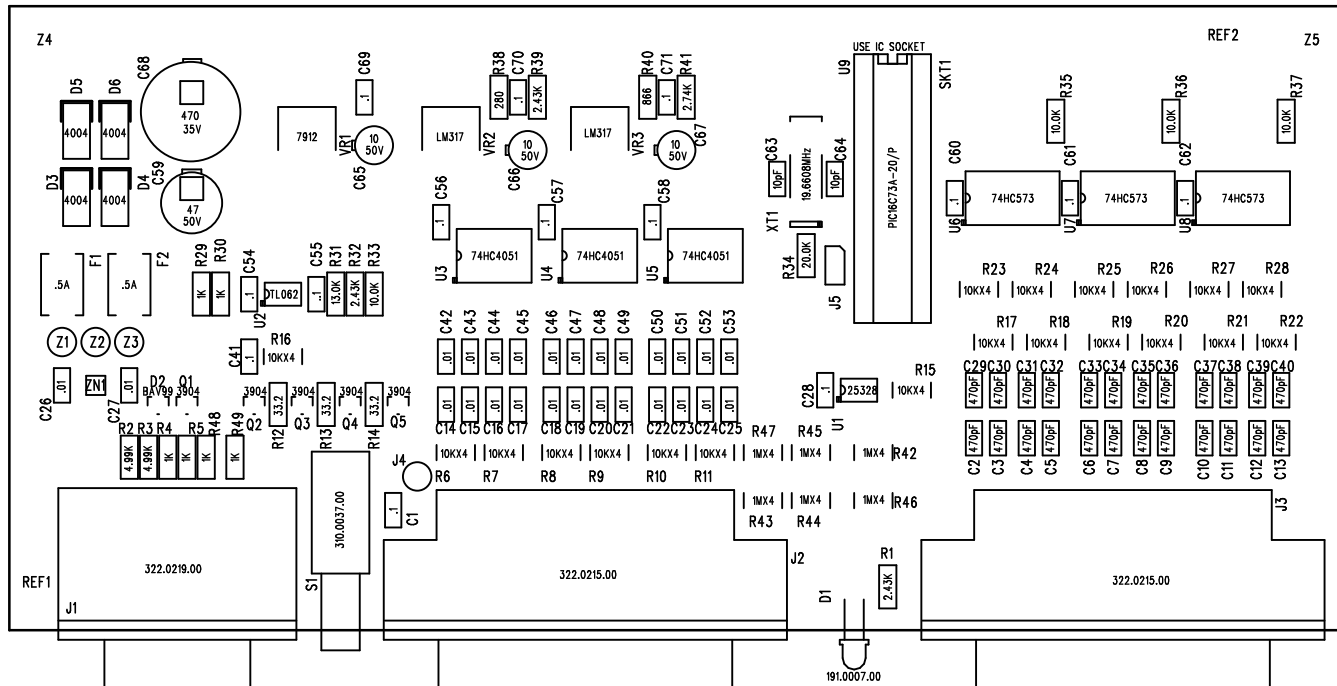

RCU
Remote Control Unit
Schematic

Released June 25,

BIAMP SYSTEMS, INC
 10074 SW Arctic Drive
 Beaverton, Oregon 97005
 (503) 641-7287

380-0492-00 REV A

REVISION RECORD				
REV	ECHO #	DESCRIPTION:	DATE:	BY:
A	NONE	CHG'D R4 & R5 FROM 4.99K TO 1K; ADDED R42-R49	5/28/99	DB

A

B

C

D

BIAMP SYSTEMS, INC. 10074 SW ARCTIC DRIVE BEAVERTON, OR 97005

REMOTE CONTROL UNIT

USED ON:	DATE:	SIZE:	DRAWING NO.:	REV.:
DRAWN:	DN:	D	700-0492-00	A
APPROVED:	DN:	SCALE:		SHEET: 1 OF 1