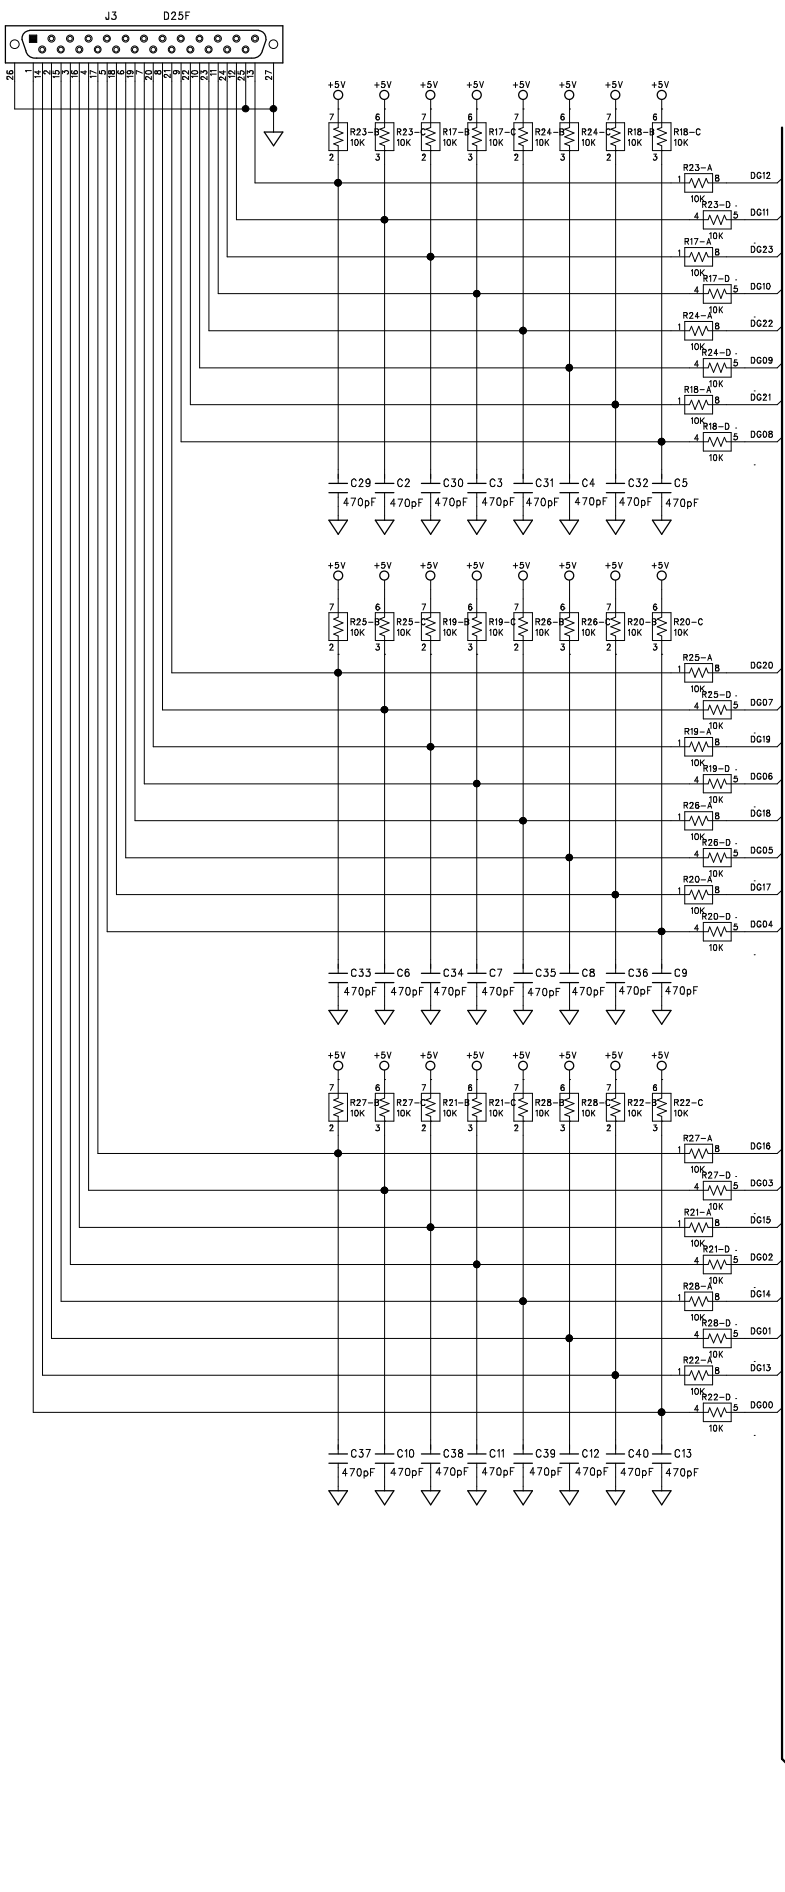

RCU
Remote Control Unit
Schematic

Released June 25,

BIAMP SYSTEMS, INC
 10074 SW Arctic Drive
 Beaverton, Oregon 97005
 (503) 641-7287

380-0492-00 REV A

REVISION RECORD				
REV	ECHO #	DESCRIPTION:	DATE:	BY:
A	NONE	CHG'D R4 & R5 FROM 4.99K TO 1K; ADDED R42-R49	5/28/99	DB

A

B

C

D

BIAMP SYSTEMS, INC. 10074 SW ARCTIC DRIVE BEAVERTON, OR 97005

REMOTE CONTROL UNIT

USED ON:	DATE:	SIZE:	DRAWING NO.:	REV.:
DRAWN:	DN:	D	700-0492-00	A
APPROVED:	DN:	SCALE:		SHEET: 1 OF 1